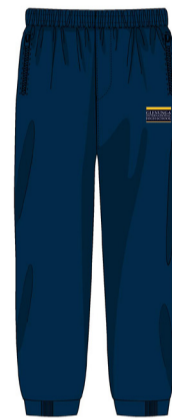

UNIFORM

PHYSICAL EDUCATION

UNIFORM ITEMS

Our Health and Physical Education (sports) uniform includes a sports shirt, sports shorts, navy hat and navy socks.

YEAR 7 TO 10

SPORTS SHIRT

SPORTS SHORTS

TRACK PANTS

HATS

YEAR 11 TO 12

SPORTS SHIRT

SPORTS SHORTS

TRACK PANTS

HATS

SOCKS

Navy socks that finish above the ankle are the only socks permitted. These socks are not to have any visible logos or branding.